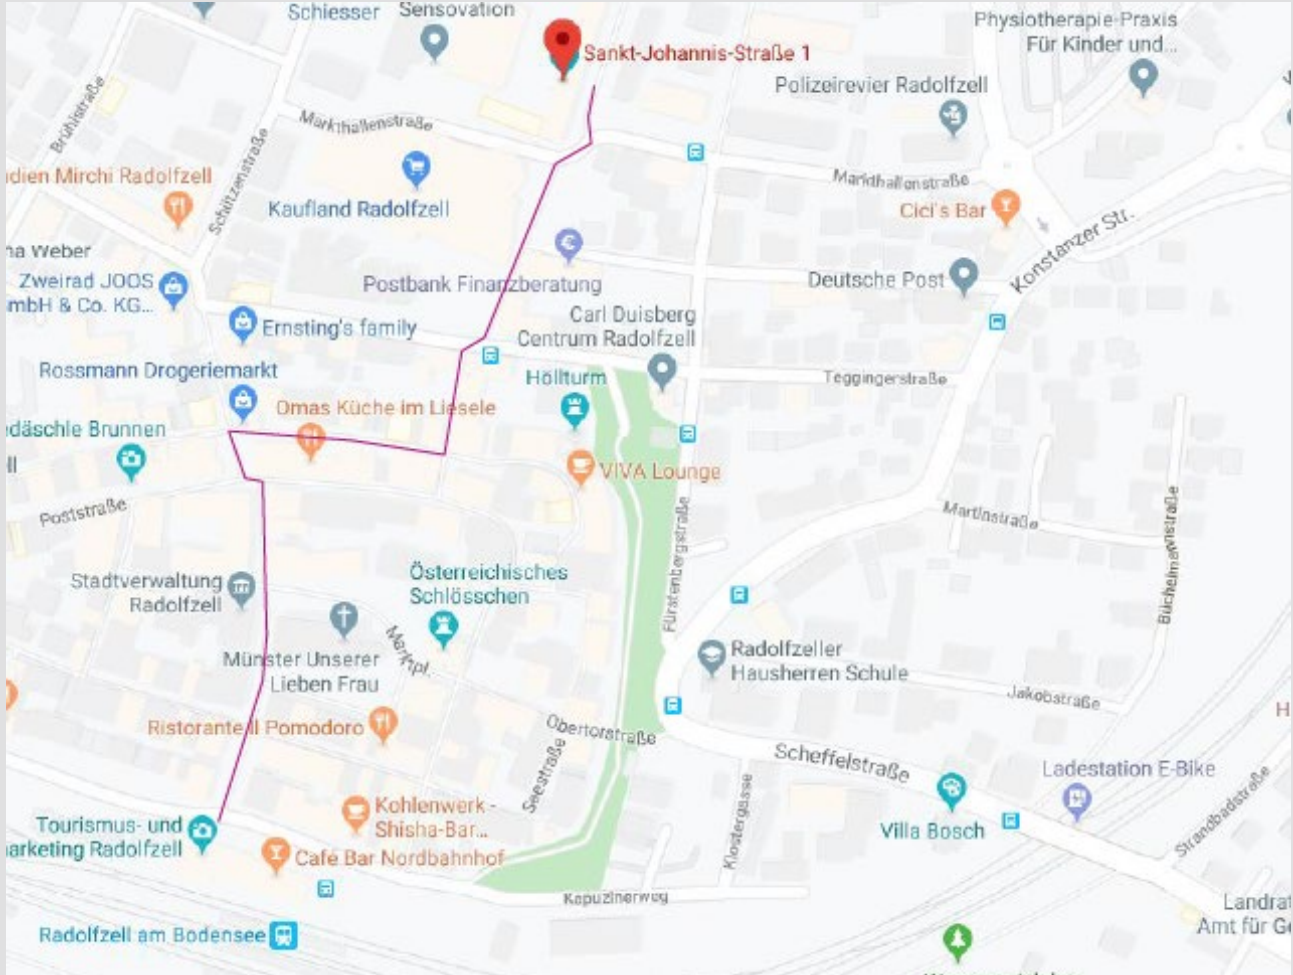

ARRIVAL

We wish you a pleasant journey!

Sybit GmbH