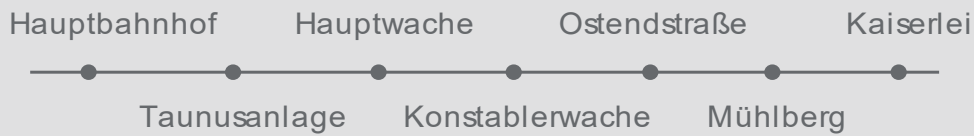

We wish you a pleasant journey.

Sybit GmbH